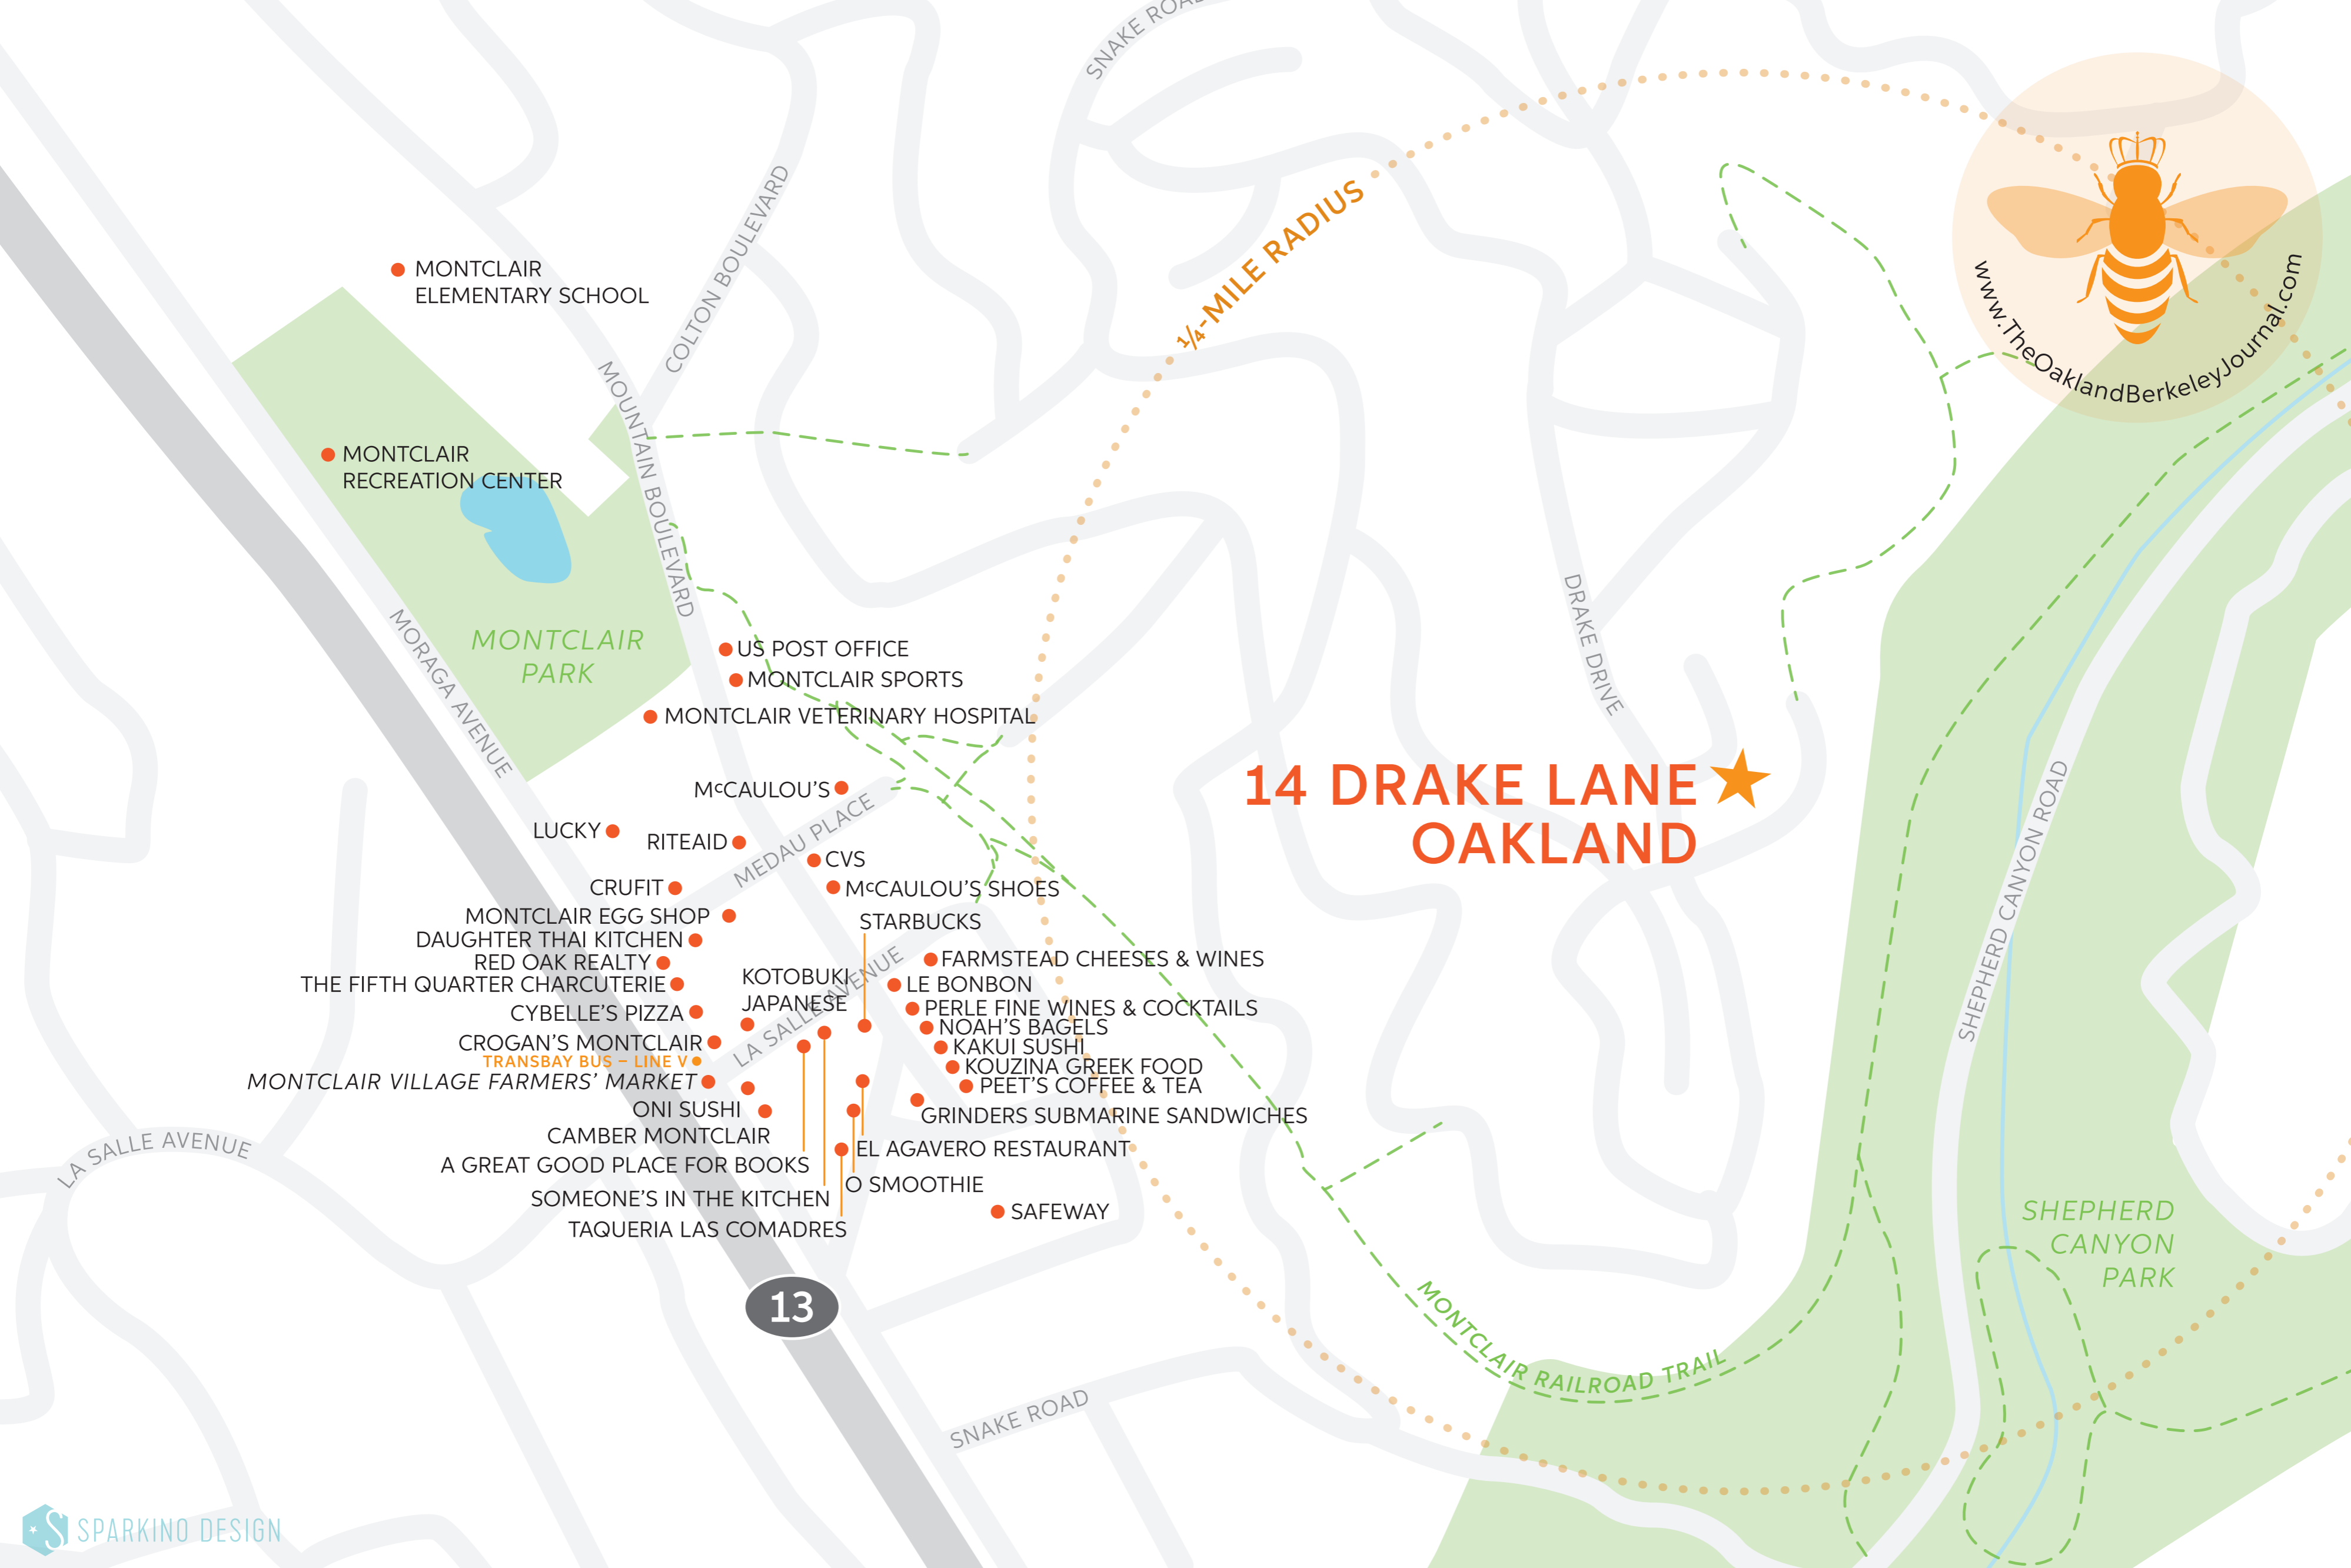

14 DRAKE LANE ★ OAKLAND

1/4-MILE RADIUS

● MONTCLAIR ELEMENTARY SCHOOL

● MONTCLAIR RECREATION CENTER

MONTCLAIR PARK

● US POST OFFICE
● MONTCLAIR SPORTS
● MONTCLAIR VETERINARY HOSPITAL

McCAULOU'S

LUCKY ● RITEAID ●

● CVS
● McCAULOU'S SHOES

CRUFIT ●
MONTCLAIR EGG SHOP ●
DAUGHTER THAI KITCHEN ●
RED OAK REALTY ●
THE FIFTH QUARTER CHARCUTERIE ●

STARBUCKS ●

CYBELLE'S PIZZA ●
CROGAN'S MONTCLAIR ●
MONTCLAIR VILLAGE FARMERS' MARKET ●
ONI SUSHI ●
CAMBER MONTCLAIR ●
A GREAT GOOD PLACE FOR BOOKS ●
SOMEONE'S IN THE KITCHEN ●
TAQUERIA LAS COMADRES ●

KOTOBUKI JAPANESE ●
FARMSTEAD CHEESES & WINES ●
LE BONBON ●
PERLE FINE WINES & COCKTAILS ●
NOAH'S BAGELS ●
KAKUI SUSHI ●
KOUZINA GREEK FOOD ●
PEET'S COFFEE & TEA ●
GRINDERS SUBMARINE SANDWICHES ●
EL AGAVERO RESTAURANT ●
O SMOOTHIE ●
SAFEWAY ●

TRANSBAY BUS - LINE V

13